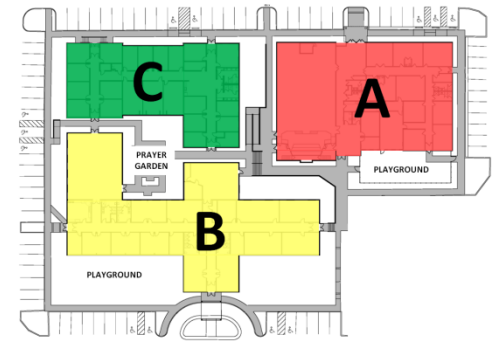

**Grace Baptist Church  
Building C**

- C Chilton Room
- C Coffee Corner
- B Fellowship Hall
- C Library
- B Music Suite
- A Prayer Room
- A Preschool/Nursery
- A Welcome Center
- A Worship Center